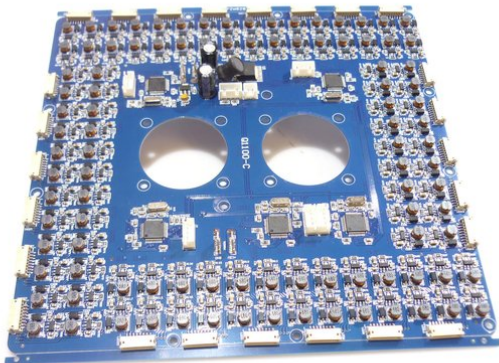

Platine (Driver) LED TMH-X25

Art. No.: E6508282
GTIN: 4026397563405

List price: 126.45 €
incl. 19% VAT.

Platine (Driver) LED TMH-X25

Art. No.: E6508282
GTIN: 4026397563405

Features:
