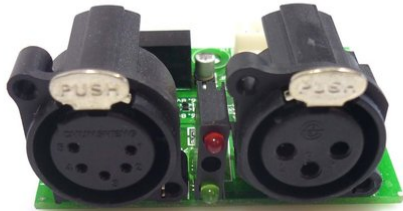

## Platine (DMX/OUT) DMX Split 8X RDM

**Art. No.: E6508297**  
GTIN: 4026397571530

**List price: 26.57 €**  
incl. 19% VAT.

---

## Platine (DMX/OUT) DMX Split 8X RDM

**Art. No.: E6508297**  
GTIN: 4026397571530

**Features:**

---