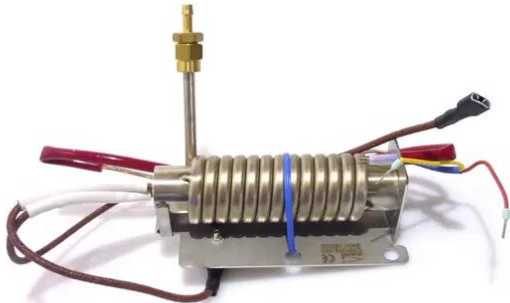

## Heating element 1400W Z-380

**Art. No.:** E6508557  
GTIN: 4026397573237

---

All rights reserved. Subject to change without notice. Errors and omissions excepted.  
Illustration only. Actual item may differ from photo.