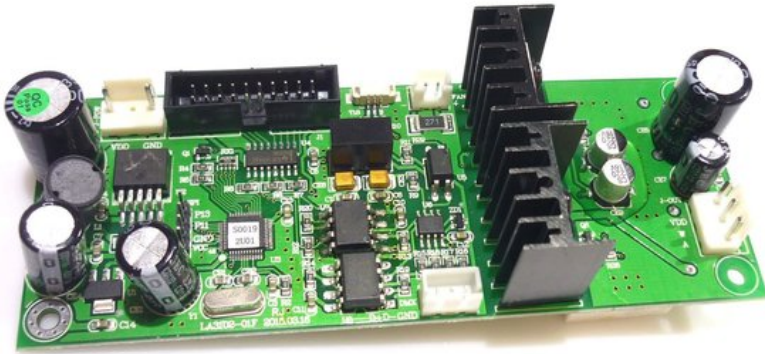

## Pcb (Control) THEATRE (LA3102-01F)

Art. No.: E6508593

GTIN: 4026397570878

---

**List price: 71.22 €**

incl. 19% VAT.