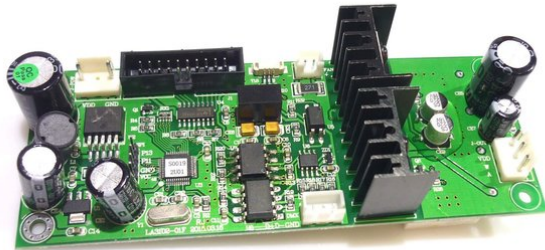

Pcb (Control) THEATRE (LA3102-01F)

Art. No.: E6508593
GTIN: 4026397570878

List price: 71.22 €
incl. 19% VAT.

All rights reserved. Subject to change without notice. Errors and omissions excepted.
Illustration only. Actual item may differ from photo.

Pcb (Control) THEATRE (LA3102-01F)

Art. No.: E6508593
GTIN: 4026397570878

Features:

All rights reserved. Subject to change without notice. Errors and omissions excepted.
Illustration only. Actual item may differ from photo.