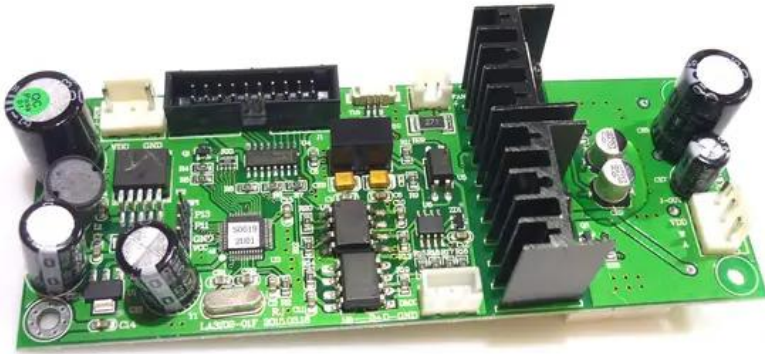

Pcb (Control) THEATRE (LA3102-01F)

Art. No.: E6508593

GTIN: 4026397570878

Features:

Technical specifications:

Scope of delivery:

Logistic

EAN / GTIN: 4026397570878

Weight: 0,09 kg

Length: 0.14 m

Width: 0.05 m

Heigth: 0.04 m