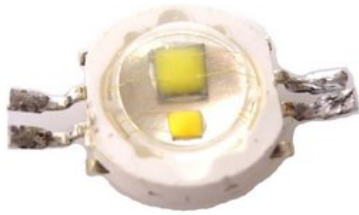

---

**LED BCL 4W CW/WW LED ML-56 BCL****Art. No.: E6508742**GTIN: 4026397577488

---

**List price: 5.71 €**

incl. 19% VAT.

**Features:**

---

**Technical specifications:**

---

**Logistic**

---

EAN / GTIN: 4026397577488

Weight: 0,00 kg

Length: 0.01 m

Width: 0.01 m

Height: 0.01 m