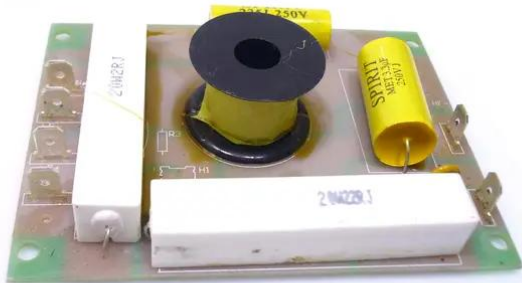

Crossover KM-115

Art. No.: E6508837
GTIN: 4026397597080

Crossover KM-115

Art. No.: E6508837
GTIN: 4026397597080

Features:
