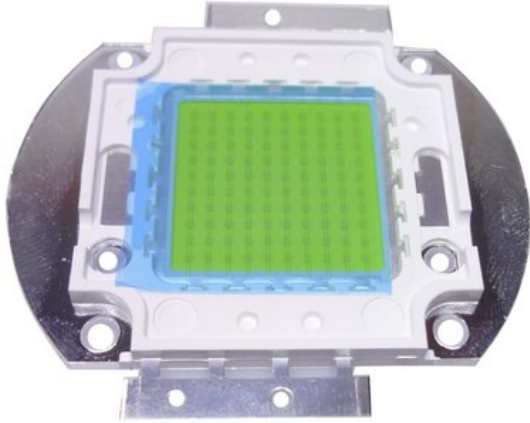

LED COB 100W CW (JX-SPEC-WW-0100)

Art. No.: E6508902

GTIN: 4026397591354

List price: 104.46 €

incl. 19% VAT.

Features:

Technical specifications:

Logistic

EAN / GTIN: 4026397591354

Weight: 0,03 kg

Length: 0.06 m

Width: 0.06 m

Height: 0.01 m