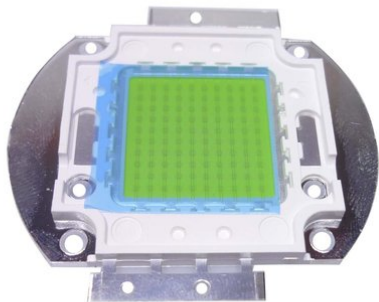

LED COB 100W CW (JX-SPEC- WW-0100)

Art. No.: E6508902
GTIN: 4026397591354

List price: 104.46 €
incl. 19% VAT.

LED COB 100W CW (JX-SPEC- WW-0100)

Art. No.: E6508902
GTIN: 4026397591354

Features:
