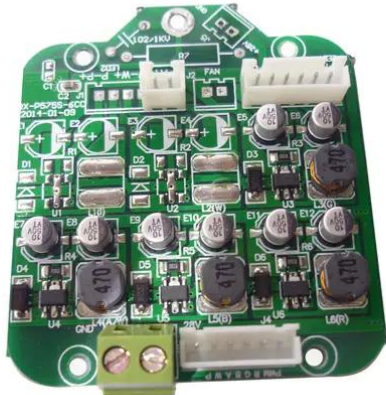

Pcb (LED driver) AKKU UP-1 QCL Flex Spot QuickDMX

Art. No.: E6508945
GTIN: 4026397593419

Pcb (LED driver) AKKU UP-1 QCL Flex Spot QuickDMX

Art. No.: E6508945
GTIN: 4026397593419

Features:
