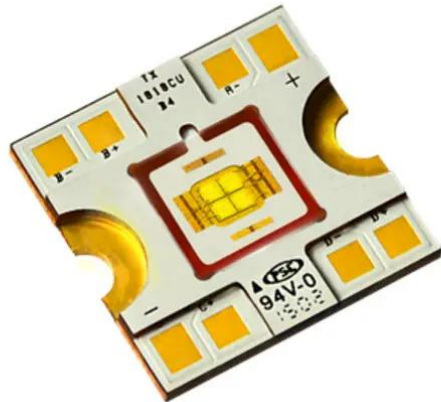

LED COB 30W CW TMH-41 Hypno (TX-1818W30FC120-CUHCNG-A01)

Art. No.: E6508971
GTIN: 4026397595468

LED COB 30W CW TMH-41 Hypno (TX-1818W30FC120-CUHCNG-A01)

Art. No.: E6508971
GTIN: 4026397595468

Features:
