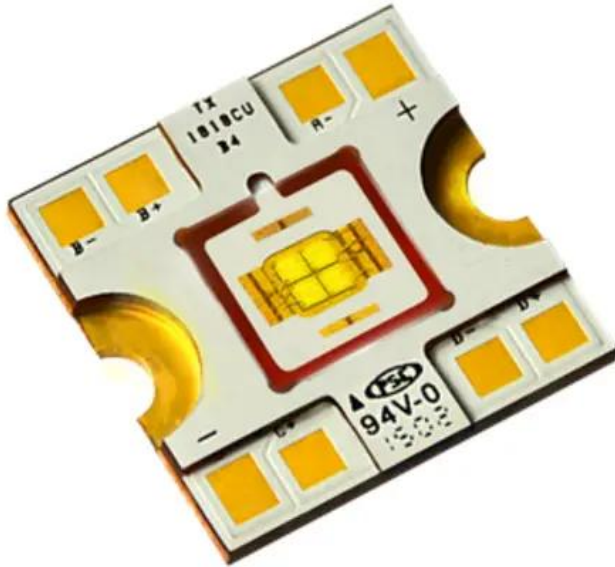

LED COB 30W CW TMH-41 Hypno (TX-1818W30FC120-CUHCNG-A01)

Art. No.: E6508971

GTIN: 4026397595468

Features:

Technical specifications:

Scope of delivery:

Logistic

EAN / GTIN: 4026397595468

Weight: 0,00 kg

Length: 0.02 m

Width: 0.02 m

Height: 0.01 m