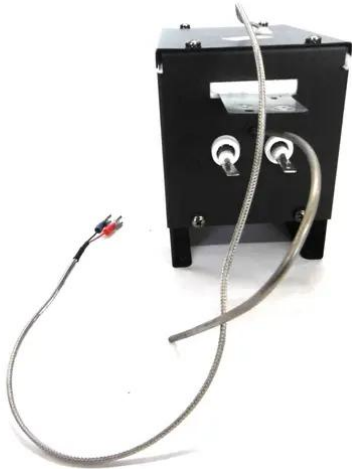

## Heating element 1500W N-150 MK2

**Art. No.:** E6508973  
**GTIN:** 4026397607772

---