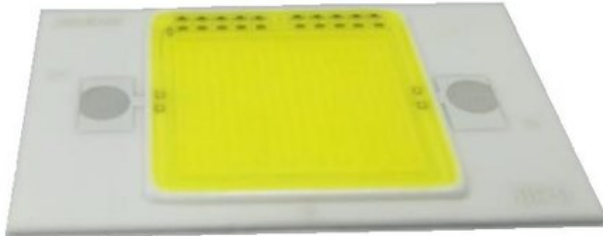

LED COB 30W WW FL-30 (DRD-HW-S101)

Art. No.: E6509006

GTIN: 4026397596229

List price: 18.04 €

incl. 19% VAT.

Features:

Technical specifications:

Logistic

EAN / GTIN: 4026397596229

Weight: 0,01 kg

Length: 0.04 m

Width: 0.03 m

Height: 0.01 m