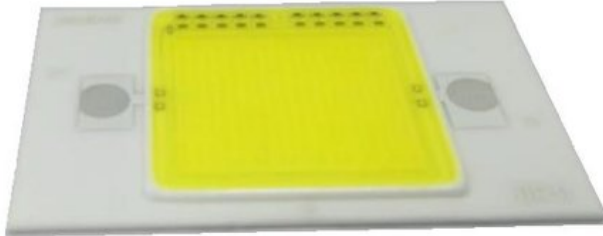

LED COB 30W CW FL-30 (DRD-HW-S101)

Art. No.: E6509007

GTIN: 4026397596250

List price: 18.04 €

incl. 19% VAT.

Features:

Technical specifications:

Logistic

EAN / GTIN: 4026397596250

Weight: 0,01 kg

Length: 0.04 m

Width: 0.03 m

Height: 0.01 m