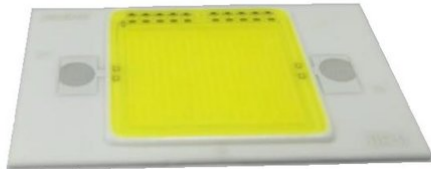

## LED COB 30W CW FL-30 (DRD-HW-S101)

**Art. No.: E6509007**

GTIN: 4026397596250

**List price: 18.04 €**  
incl. 19% VAT.

---