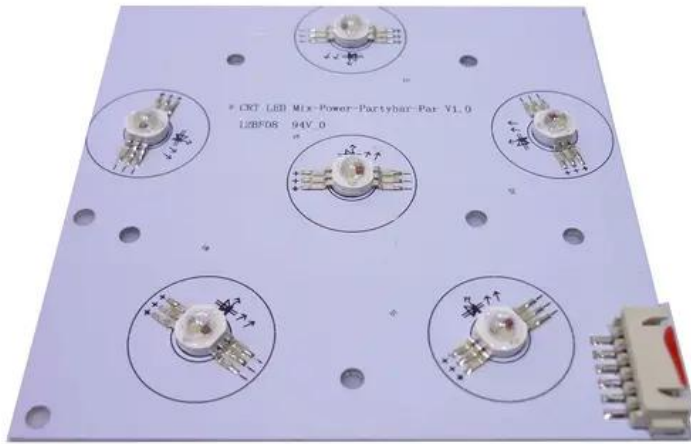

---

**Pcb (LED) KLS Laser Bar PRO (Par) (CRT LED Mix-Power-Partybar-Par V1.0)** Art. No.: E6509053

GTIN: 4026397598209

---

**List price: 9.5 €**

incl. 19% VAT.

**Features:**

---

**Technical specifications:**

---

**Scope of delivery:**

---

**Logistic**

---

EAN / GTIN: 4026397598209

Weight: 0,05 kg

Length: 0.10 m

Width: 0.10 m

Height: 0.01 m