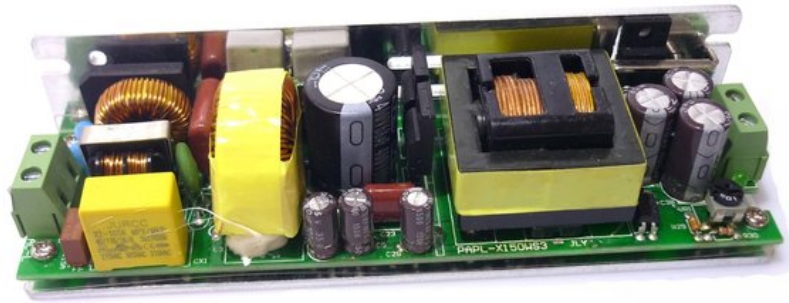

Pcb (Power supply) 24V/4,5A LED IP T2000 WW Bar (PAPL-100WS24)

Art. No.: E6509407

GTIN: 4026397620566

List price: 71.22 €

incl. 19% VAT.

Features:

Technical specifications:

Logistic

EAN / GTIN: 4026397620566

Weight: 0,29 kg

Length: 0.15 m

Width: 0.04 m

Height: 0.04 m