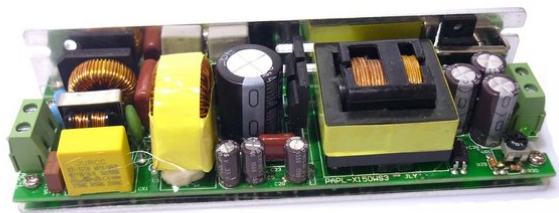

## Pcb (Power supply) 24V/4,5A LED IP T2000 WW Bar (PAPL-100WS24)

Art. No.: E6509407  
GTIN: 4026397620566

**List price: 71.22 €**  
incl. 19% VAT.

---

All rights reserved. Subject to change without notice. Errors and omissions excepted.  
Illustration only. Actual item may differ from photo.

## Pcb (Power supply) 24V/4,5A LED IP T2000 WW Bar (PAPL-100WS24)

Art. No.: E6509407  
GTIN: 4026397620566

**Features:**

---

---

All rights reserved. Subject to change without notice. Errors and omissions excepted.  
Illustration only. Actual item may differ from photo.