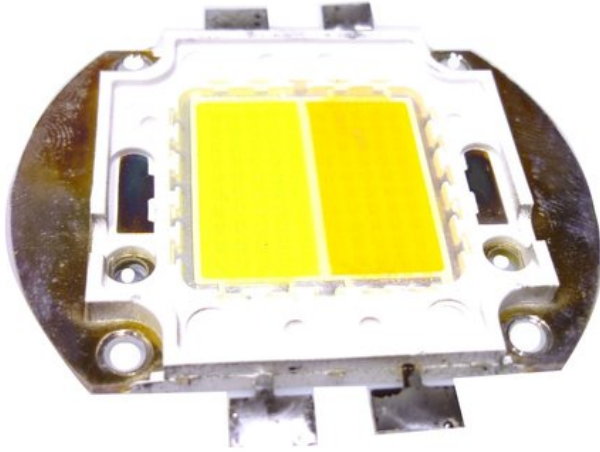

## LED COB 100W CW/WW

Art. No.: E6509409

GTIN: 4026397620665

---

**List price: 56.98 €**

incl. 19% VAT.