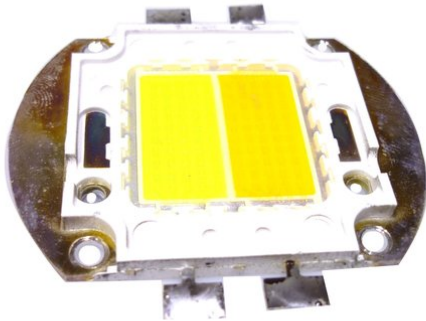

LED COB 100W CW/WW

Art. No.: E6509409
GTIN: 4026397620665

List price: 56.98 €
incl. 19% VAT.

LED COB 100W CW/WW

Art. No.: E6509409
GTIN: 4026397620665

Features:
