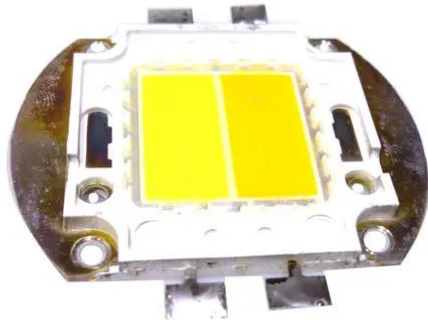

## LED COB 100W CW/WW

**Art. No.: E6509409**  
GTIN: 4026397620665

---