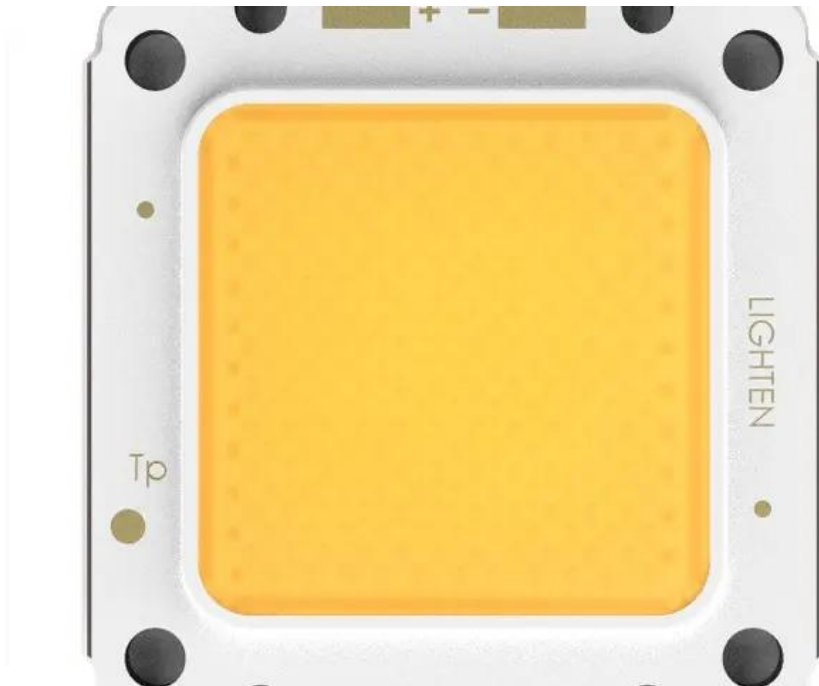

# LED COB 100W 3100K LED Profile 100W WW (LTCW1020-100-016)

Art. No.: E6509649

GTIN: 4026397630534

---

**List price: 195.72 €**

incl. 19% VAT.