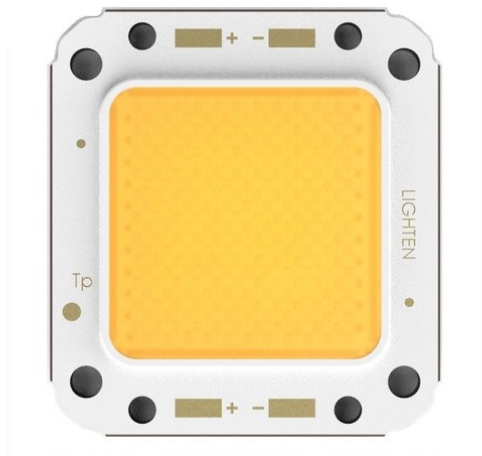

LED COB 100W 3100K LED Profile 100W WW (LTCW1020-100-016)

Art. No.: E6509649

GTIN: 4026397630534

List price: 195.72 €
incl. 19% VAT.

LED COB 100W 3100K LED Profile 100W WW (LTCW1020-100-016)

Art. No.: E6509649