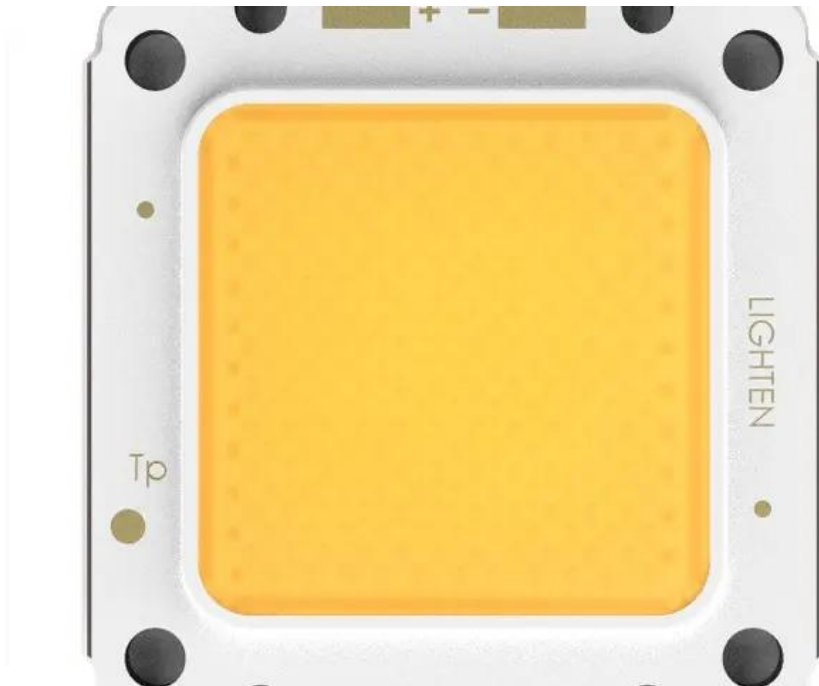

LED COB 100W 3100K LED Profile 100W WW (LTCW1020-100-016)

Art. No.: E6509649

GTIN: 4026397630534

Features:

Technical specifications:

Scope of delivery:

Logistic

EAN / GTIN: 4026397630534

Weight: 0,03 kg

Length: 0.05 m

Width: 0.04 m

Height: 0.00 m