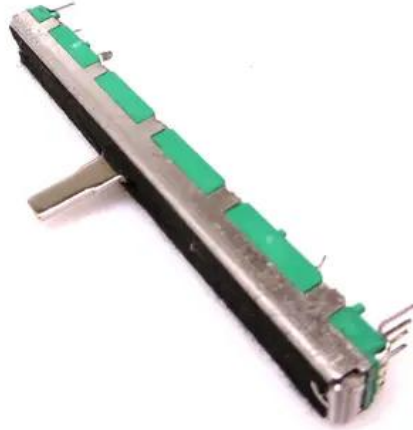

Fader B103 10KBx2 60mm DMX LED COLOR CHIEF (DELTA) Fader lever 12.5mm

E6509677
GTIN: 4026397634587

Features:

Technical specifications:

Scope of delivery:

Logistic

EAN / GTIN: 4026397634587

Weight: 0,01 kg

Length: 0.07 m

Width: 0.01 m

Heigth: 0.02 m