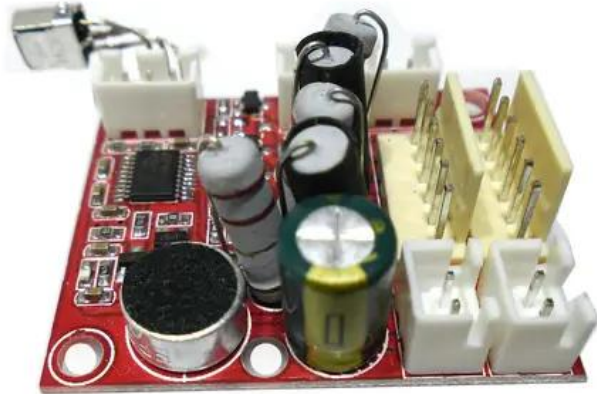

## Pcb (Control) AKKU BEL-15 Beam (KH12169)

Art. No.: E6509707

GTIN: 4026397632873

---