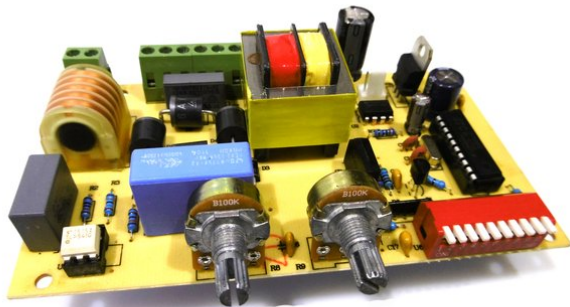

Pcb (Control) DMX Superstrobe 2700 (CH10617)

Art. No.: E6509955
GTIN: 4026397643398

List price: 82.47 €
incl. 19% VAT.

All rights reserved. Subject to change without notice. Errors and omissions excepted.
Illustration only. Actual item may differ from photo.

Pcb (Control) DMX Superstrobe 2700 (CH10617)

Art. No.: E6509955
GTIN: 4026397643398

Features:

All rights reserved. Subject to change without notice. Errors and omissions excepted.
Illustration only. Actual item may differ from photo.