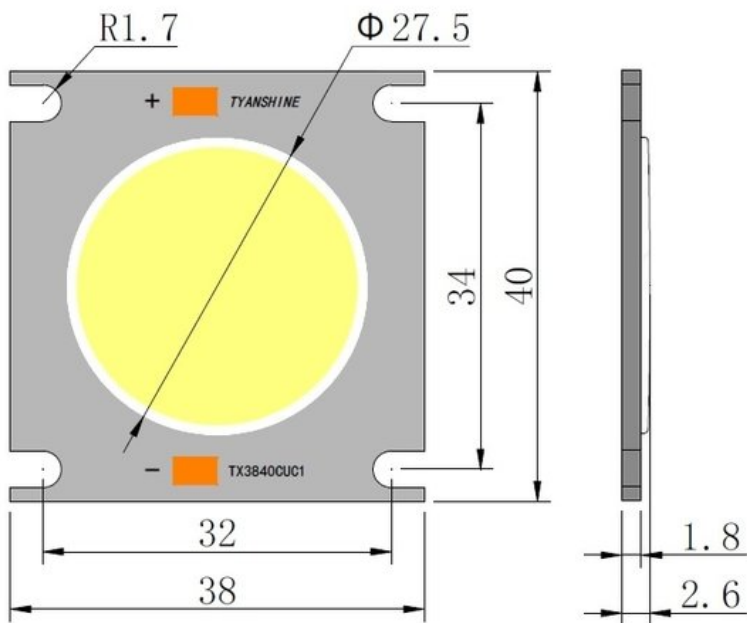

LED COB 150W 3000K LED PFE-120 (TX-3840W150D180CUY-C02AH95)

Art. No.: E6510101

GTIN: 4026397648201

List price: 164.93 €

incl. 19% VAT.

Features:

Technical specifications:

Logistic

EAN / GTIN: 4026397648201

Weight: 0,03 kg

Length: 0.04 m

Width: 0.04 m

Height: 0.01 m