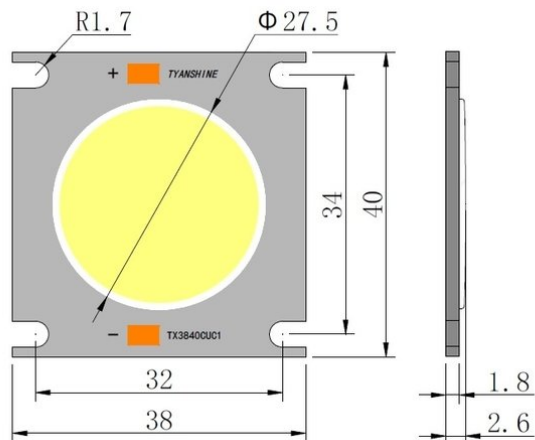

LED COB 150W 3000K LED PFE-120 (TX-3840W150D180CUY-C02AH95)

Art. No.: E6510101
GTIN: 4026397648201

List price: 164.93 €
incl. 19% VAT.

LED COB 150W 3000K LED PFE-120 (TX-3840W150D180CUY-C02AH95)

Art. No.: E6510101
GTIN: 4026397648201