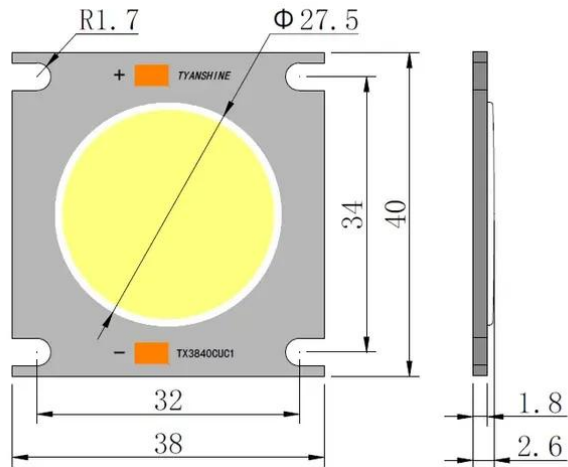

LED COB 150W 3000K LED PFE-120 (TX-3840W150D180CUY-C02AH95)

Art. No.: E6510101
GTIN: 4026397648201

LED COB 150W 3000K LED PFE-120 (TX-3840W150D180CUY-C02AH95)

Art. No.: E6510101
GTIN: 4026397648201

Features:
