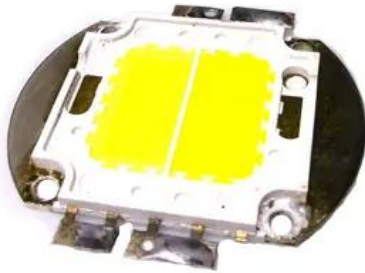

# LED COB 100W CW/WW Audience Blinder 4x100W ProLight (DEX-WPL02AW1 A-GH)

EAN: 4026397654516  
GTIN: 4026397654516

---

---