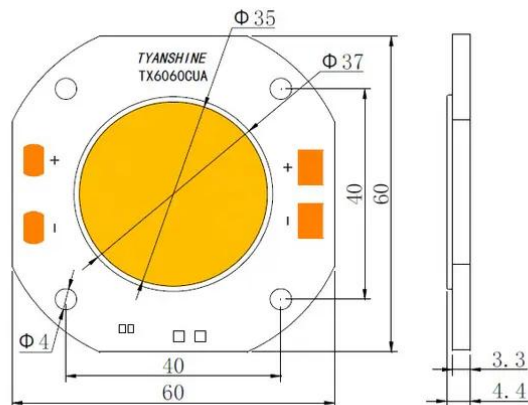

LED COB 250W 3000K LED PFE-250 3000K Profile Spot (TX-6060W250D180CUY)

Art. No.: E6510308
GTIN: 4026397654943

List price: 314.87 €
incl. 19% VAT.

All rights reserved. Subject to change without notice. Errors and omissions excepted.
Illustration only. Actual item may differ from photo.

LED COB 250W 3000K LED PFE-250 3000K Profile Spot (TX-6060W250D180CUY)

Art. No.: E6510308
GTIN: 4026397654943

Features:

All rights reserved. Subject to change without notice. Errors and omissions excepted.
Illustration only. Actual item may differ from photo.