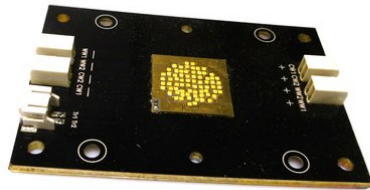

# LED COB 250W 2700-6500K LED THA-250F 2700K-6500K (FD- TWW250-00)

Art. No.: E6510350  
GTIN: 4026397656084

**List price: 742.2 €**  
incl. 19% VAT.

---