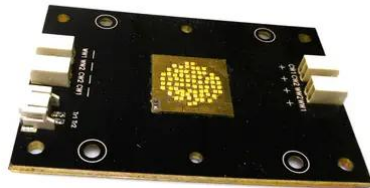

LED COB 250W 2700-6500K LED THA-250F 2700K-6500K (FD- TWW250-00)

Art. No.: E6510350
GTIN: 4026397656084

LED COB 250W 2700-6500K LED THA-250F 2700K-6500K (FD- TWW250-00)

Art. No.: E6510350
GTIN: 4026397656084