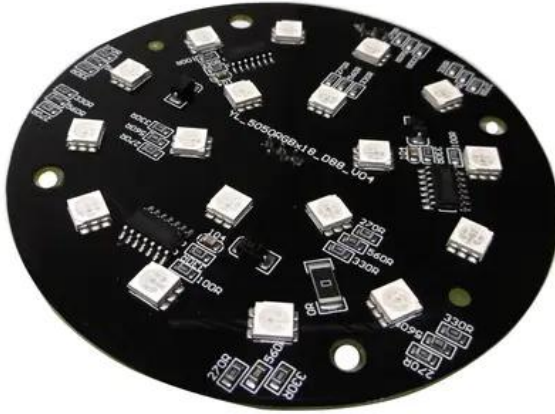

Pcb (LED) LED Umbrella (YL_5050RGBx18_D88_V04)

Art. No.: E6510356

GTIN: 4026397656206

Features:

Technical specifications:

Weight: 0.02 kg

Scope of delivery:

Logistic

EAN / GTIN: 4026397656206

Weight: 0,03 kg

Length: 0.09 m

Width: 0.09 m

Height: 0.01 m