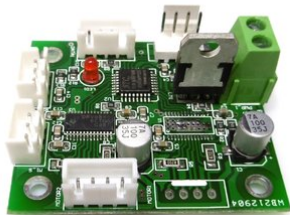

## Pcb (motor driver) LED THA-250F 2700K-6500K (F03135S)

Art. No.: E6510358

GTIN: 4026397656305

**List price: 82.47 €**  
incl. 19% VAT.

---