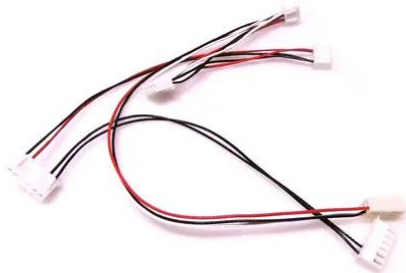

Cable (control) LED Umbrella 95/140

Art. No.: E6510368
GTIN: 4026397657401

List price: 28.24 €
incl. 19% VAT.

Cable (control) LED Umbrella 95/140

Art. No.: E6510368
GTIN: 4026397657401

Features:
