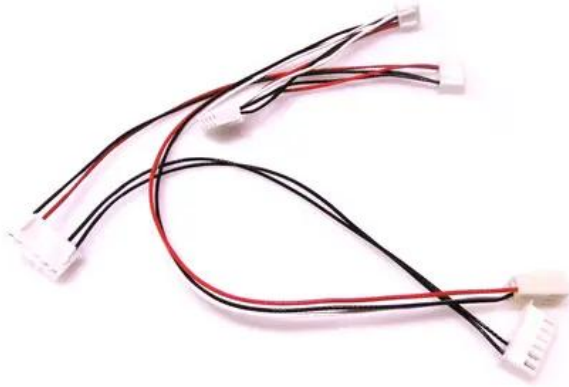

## Cable (control) LED Umbrella 95/140

Art. No.: E6510368

GTIN: 4026397657401

---

---