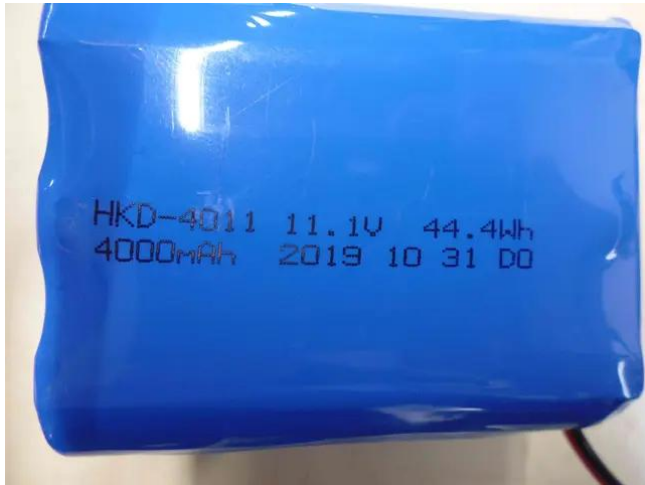

---

**Battery 11.1V/4000mAh  
(HKD-40111) WAMS-08BT MK2 Li-  
ion**

**Art. No.: E6510488**

GTIN: 4026397661026

---

**Battery 11.1V/4000mAh  
(HKD-40111) WAMS-08BT MK2 Li-  
ion**

**Art. No.: E6510488**

GTIN: 4026397661026