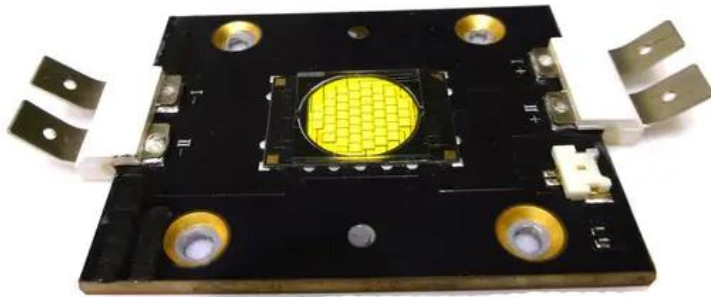

LED COB 600W CW SL-600 (TX-5266W600FC120)

Art. No.: E6510535

GTIN: 4026397661965

List price: 1115.8 €

incl. 19% VAT.

Features:

Technical specifications:

Weight: 0.09 kg

Scope of delivery:

Logistic

EAN / GTIN: 4026397661965

Weight: 0,10 kg

Length: 0.09 m

Width: 0.05 m

Height: 0.01 m