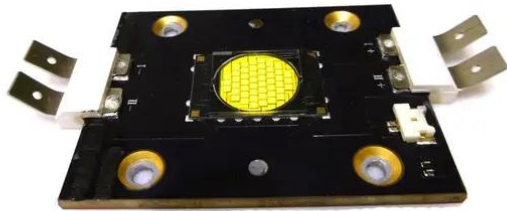

LED COB 600W CW SL-600 (TX-5266W600FC120)

Art. No.: E6510535
GTIN: 4026397661965

LED COB 600W CW SL-600 (TX-5266W600FC120)

Art. No.: E6510535
GTIN: 4026397661965

Features:
