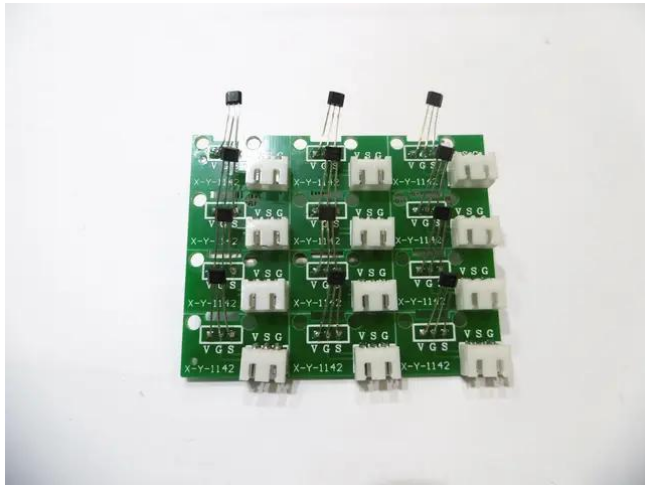

## Pcb (magnetic sensor) LED TMH-46 Moving-Head Wash ( )

**Art. No.: E6510657**

GTIN: 4026397671957

---

## Pcb (magnetic sensor) LED TMH-46 Moving-Head Wash ( )

**Art. No.: E6510657**

GTIN: 4026397671957

**Features:**

---