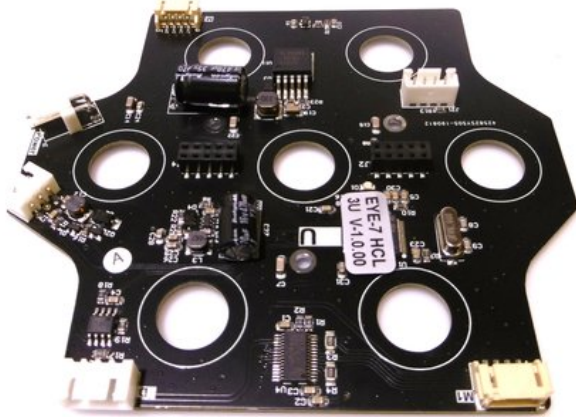

Pcb (LED driver) EYE-7 HCL Zoom LED Moving-Head Wash (LED058A-A) Art. No.: E6510702

GTIN: 4026397672282

List price: 82.47 €

incl. 19% VAT.

Features:

Technical specifications:

Weight: 50 g

Logistic

EAN / GTIN: 4026397672282

Weight: 0,05 kg

Length: 0.12 m

Width: 0.11 m

Height: 0.01 m