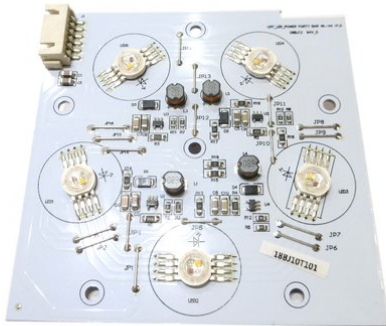

## Pcb (LED) LED KLS-902 Next (CRT\_LED\_POWER PARTY BAR WL-44 V1.0)

Art. No.: E6510772  
GTIN: 4026397675528

**List price: 16.49 €**  
incl. 19% VAT.

---

## Pcb (LED) LED KLS-902 Next (CRT\_LED\_POWER PARTY BAR WL-44 V1.0)

Art. No.: E6510772  
GTIN: 4026397675528

**Features:**

---