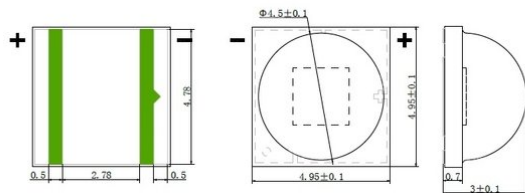

LED 15W WW LED KLS-60 WW (TX-5050W15FC120)

Art. No.: E6510790
GTIN: 4026397676617

List price: 9.33 €
incl. 19% VAT.

LED 15W WW LED KLS-60 WW (TX-5050W15FC120)

Art. No.: E6510790
GTIN: 4026397676617

Features:
