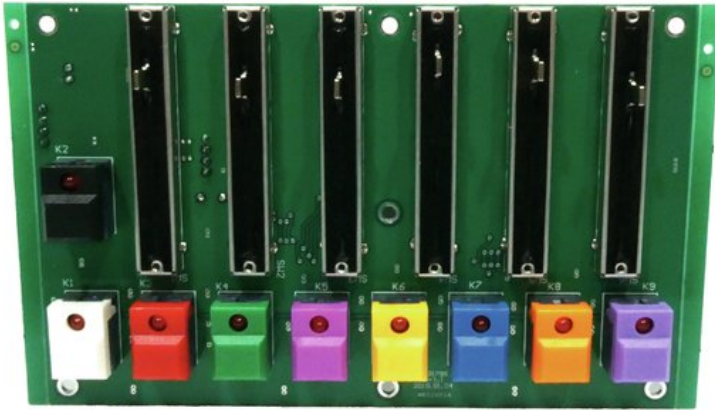

# Pcb (Control panel) LED SL-350 MZF DMX Search Light

Art. No.: E6510872

GTIN: 4026397683318

---

**List price: 159.44 €**

incl. 19% VAT.

---