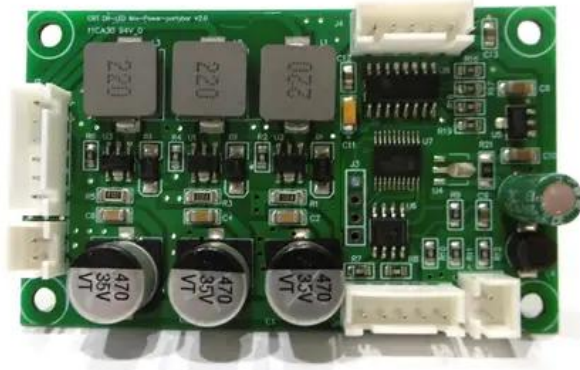

Pcb (Driver/Derby) KLS Scan Next FX (CRT DR-LED MIX PARTYBAR V2.0) Art. No.: E6510889

GTIN: 4026397698046

List price: 136.61 €

incl. 19% VAT.

Features:

Technical specifications:

Weight: 0.03 kg

Scope of delivery:

Logistic

EAN / GTIN: 4026397698046

Weight: 0,03 kg

Length: 0.07 m

Width: 0.04 m

Height: 0.01 m