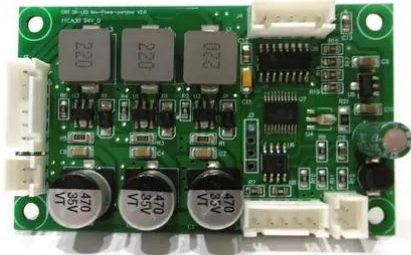

Pcb (Driver/Derby) KLS Scan Next FX (CRT DR-LED MIX PARTYBAR V2.0)

Art. No.: E6510889

GTIN: 4026397698046

List price: 136.61 €
incl. 19% VAT.

Pcb (Driver/Derby) KLS Scan Next FX (CRT DR-LED MIX PARTYBAR V2.0)

Art. No.: E6510889

GTIN: 4026397698046

Features:
